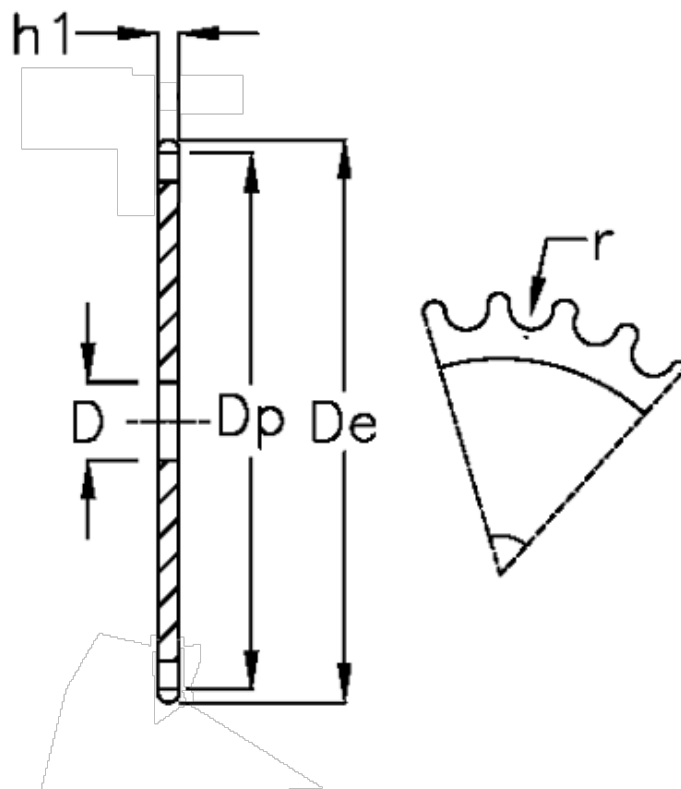

Article number: 616021003095

Description: Plate wheel 06 B-1 Z=95 simplex

Measures

C	= 1
D	= 20
De	= 292.5
Dp	= 288.08
For chain size	= 3/8 x 7/32
For chain type	= 06 B-1
h1	= 5.3
Number of teeth	= 95

$r = 6.35$